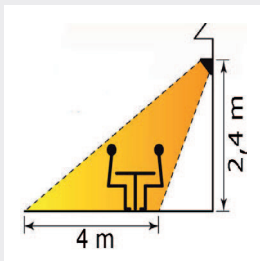

Rio can heat a surface of 12m².

Rio quartz heater – black or silver, in 1500W or 2000W.

Rio can be installed horizontally or vertically.

QUARTZ HEATER Rio

FAKTA RIO

Width x Height x Deep:	390 x 100 x 155 mm
Weight:	2,35 kg
Electricity:	230V
Effect:	1,5 & 2,0 kW
Colours:	Silver, Black
Min. mounting height from floor:	2,0 m
Min. distance from roof/cover:	0,3 m
Min. distance from wall:	1,5 m
IP Protection:	IP24 – weather protected
Expected life span of lamp:	Up to 7000 hours